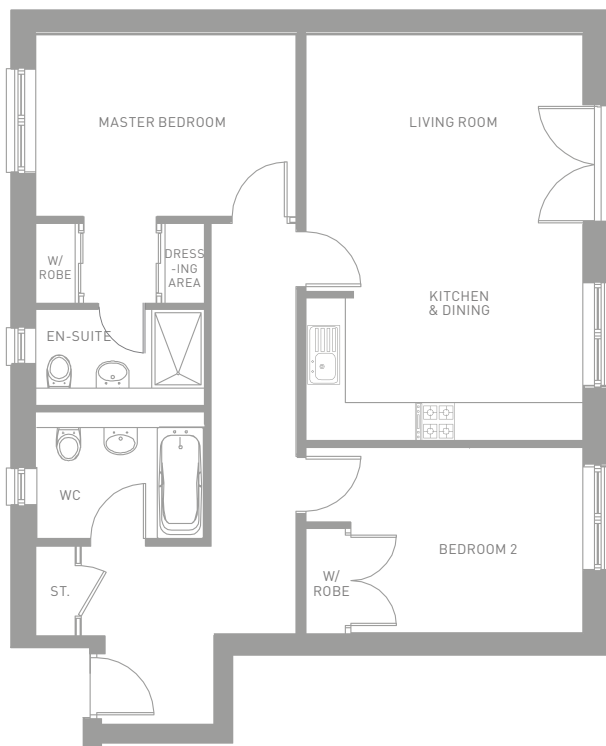

TYPE D

2 bedroom apartment with en-suite

2 bedroom apartment with open plan living and en-suite. Luxury apartment with large living/kitchen area, Paris balcony, 2 large bedrooms with built-in wardrobe space and private en-suite.

Dimensions

Living Room/Kitchen
Master Bedroom
Dressing Area/Wardrobe
En-suite
Bedroom 2
Bathroom

Imperial

13'10" x 20'4"
12'11" x 9'1"
8'5" x 3'11"
8'5" x 4'8"
13'10" x 9'2"
8'3" x 6'4"

Metric

4228mm x 6208mm
3961mm x 2774mm
2571mm x 1210mm
2571mm x 1432mm
4227mm x 2799mm
2535mm x 1944mm

Overall

845 sqft

78.54 sqm